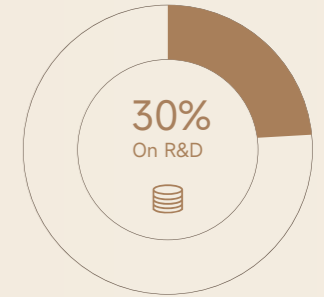

Our Mission

Navigate the infinite possibilities for the future of mobility

Our Vision

To be the world's leading innovative intelligent technology company in mobility

R&D Emphasis

NAVEE is committed to advancing technology and refining existing solutions.

Research and development are a top priority, with 70% of our staff dedicated to R&D and 30% of the investment allocated to it.

Our expert R&D team specializes in materials, processes, structural design, electrical control, BMS, motor integration, and quality assurance, ensuring our products excel in core technologies and maintain high standards of quality.